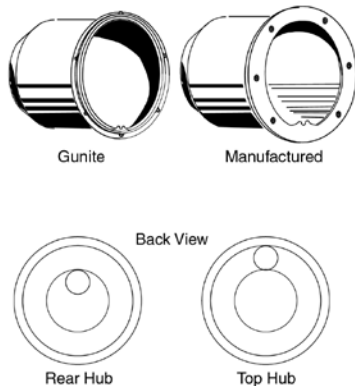

Dimensions and Certifications

Notice: Underwriters Laboratories has listed Pentair Water Pool and Spa, Inc. lights for use with Pentair Water Pool and Spa, Pentair Pool Products, American Products, Purex, or PacFab niches ONLY. To ensure proper grounding/bonding connections install only Pentair Water Pool and Spa lights in Pentair, Water Pool and Spa, Pentair Pool Products, American Products, Purex or PacFab niches only.

See page 484 for replacement parts.