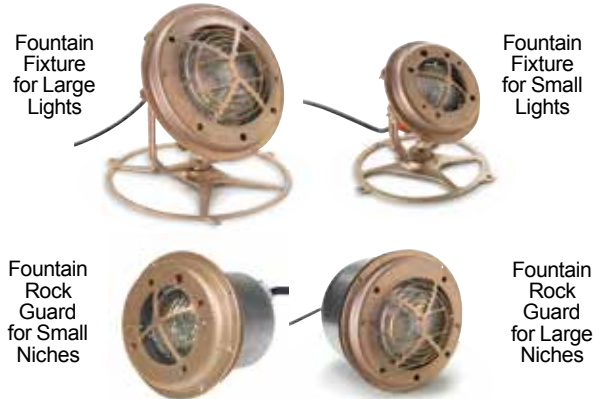

Featured Highlights

- Energy-saving, LED efficiency from one of the industry's most compact 12V LED plastic light
- Only 3.5 inches long, fits into narrow walls and tight spaces, can be installed horizontally or vertically
- No niche required — installs in any standard 1.5 inch pool wall fitting
- Connect to any Pentair control system or the Pentair Color Sync™ Controller
- MicroBrite Color Lights allow five predetermined fixed colors or seven popular "color shows" that come preprogrammed into the MicroBrite Light
- MicroBrite White and Warm White lights allow the selection of three brightness levels (100%, 75% and 50%)

www.p65warnings.ca.gov. PB 201514

See page 480 for replacement parts.

FOUNTAIN LIGHTS AND FIXTURES

FOR USE IN FOUNTAINS

Featured Highlights

Fountain Fixtures

- Sturdy cast bronze construction with attractive natural bronze finish
- Base and yoke-mount rotate 360° and pivot 180°
- Integrated bonding lug for electrical safety
- Innovative strain-relief helps prevent damage to wiring connections
- Niche installation option available
- Large fixture for use with the IntelliBrite® Architectural Series Pool Light for water fountains and AmerLite Lights listed for fountain use
- Small fixture for use with the IntelliBrite Architectural Series Spa Light

Pentair Fountain Lights are commercial grade fixtures that offer color lighting capabilities, as well as traditional white lighting. When combined with Pentair's IntelliBrite Architectural Series color lights, these systems can bathe fountains in a constantly changing spectrum of color. Both large and small fixtures are designed for easy installation and for use with Pentair lights only.