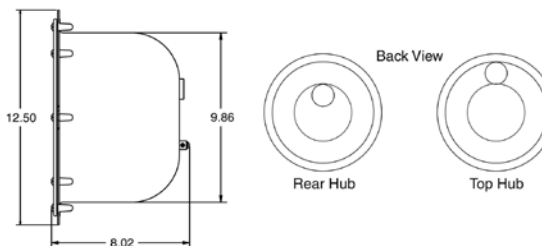

See page 483 for replacement parts.