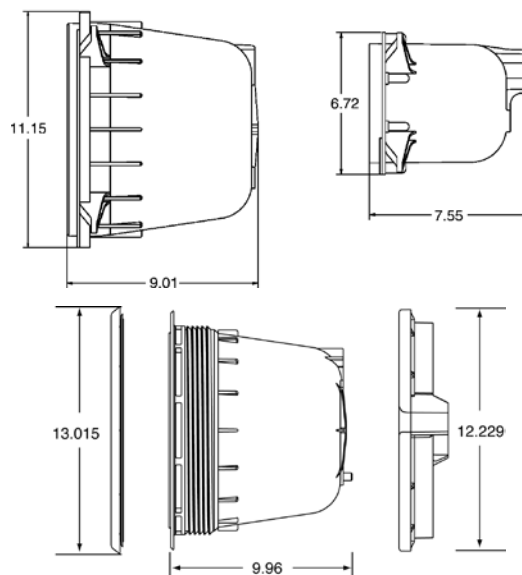

See page 485-486 for replacement parts.

CALIFORNIA PROPOSITION 65 WARNING
⚠️ **WARNING:** Cancer and Reproductive Harm.
⚠️ **AVERTISSEMENT:** Peut Causer le Cancer et des Dommages au Système Reproducteur.
⚠️ **ADVERTENCIA:** Cáncer y Daño Reproductivo.
www.p65warnings.ca.gov. P#20174