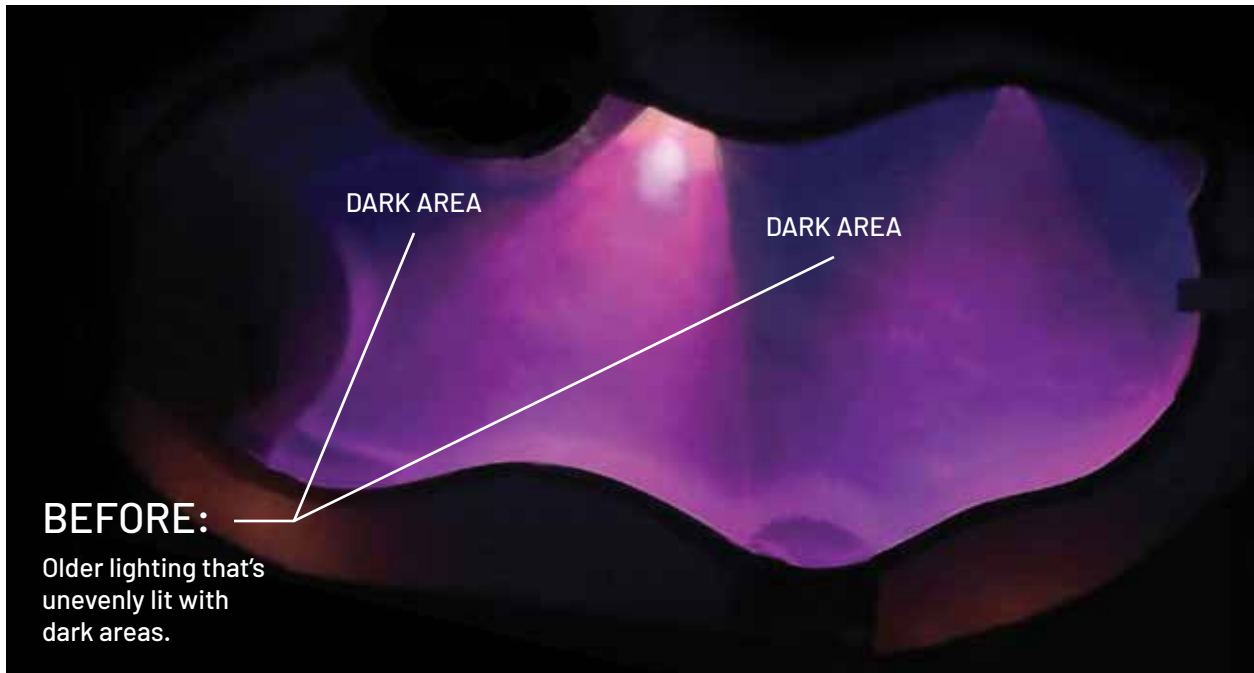

INTELLIBRITE®

ARCHITECTURAL SERIES POOL & SPA LIGHTING

*Compared to Pentair IntelliBrite 5G Color LED Pool Light in white color mode only. The IntelliBrite Architectural Series delivers higher lumen output depending on color mode, ranging from 28%-141% brighter, while energy efficiency improvements range from 17-58% based on color mode.

Certifications

See page 472–475 for replacement parts.