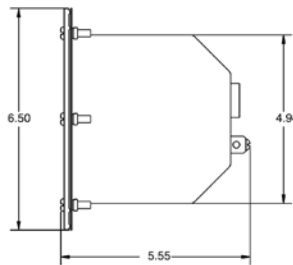

Dimensions and Certifications

Notice: Underwriters Laboratories has listed Pentair Water Pool and Spa, Inc. lights for use with Pentair Water Pool and Spa, Pentair Pool Products, American Products, Purex, or PacFab niches ONLY. To ensure proper grounding/bonding connections install only Pentair Water Pool and Spa lights in Pentair, Water Pool and Spa, Pentair Pool Products, American Products, Purex or PacFab niches only.

See page 484 for replacement parts.