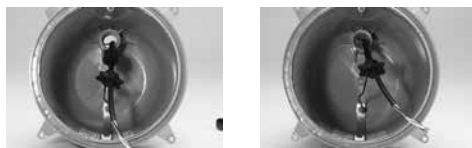

Dimensions and Certifications

Innovative cord seal grommet accessory
(p/n 670044)

Notice: Underwriters Laboratories has listed Pentair Water Pool and Spa, Inc. lights for use with Pentair Water Pool and Spa, Pentair Pool Products, American Products, Purex, or PacFab niches ONLY. To ensure proper grounding/bonding connections install only Pentair Water Pool and Spa lights in Pentair, Water Pool and Spa, Pentair Pool Products, American Products, Purex or PacFab niches only.

¹ Plastic niches are only listed for use with 12V lights in Canada.
² Cord seal grommet not available for Quick Niche.