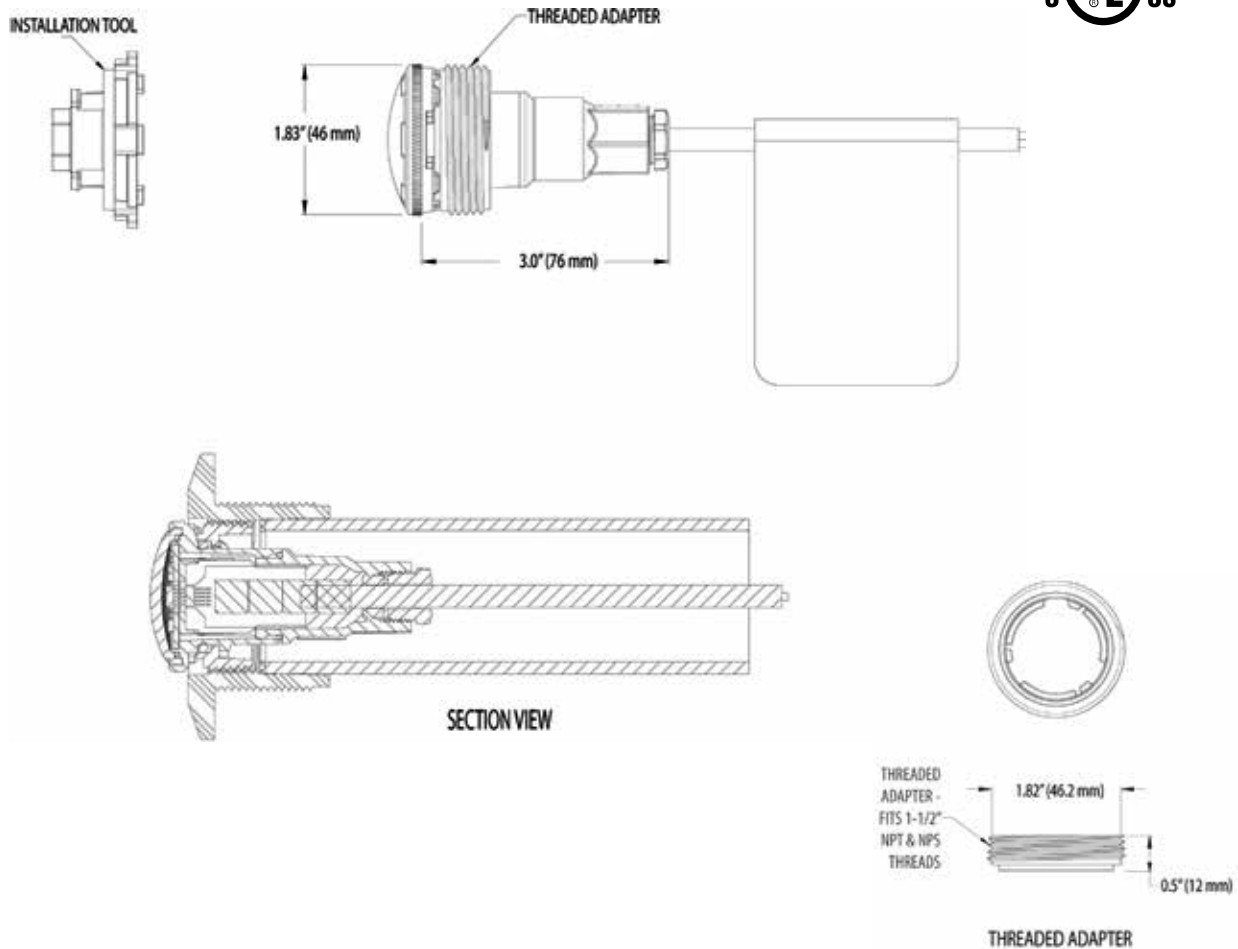

MICROBRITE®

COLOR AND WHITE LED LIGHT

Product	Description	Color	Lights	Cord Length	Voltage
MICROBRITE COMBO KITS WITH 300 WATT TRANSFORMER					
602130	MicroBrite 2 Light Combo Kit	Color LED	Two	100'	12V
602131	MicroBrite 2 Light Combo Kit	White LED	Two	100'	12V
602132	MicroBrite 2 Light Combo Kit	Warm White LED	Two	100'	12V
602133	MicroBrite 4 Light Combo Kit	Color LED	Four	100'	12V
602134	MicroBrite 4 Light Combo Kit	White LED	Four	100'	12V
602135	MicroBrite 4 Light Combo Kit	Warm White LED	Four	100'	12V

Note: A 300W transformer is included in each combo kit. Transformer is 120V input, 12V-14V output.

Product	Description
REPLACEMENT KITS	
620460	MicroBrite Light Adaptor, Replacement
620459	Installation Tool, Replacement. (Hex/Wrench Style)
602158Z	Installation Tool, Replacement (Hand/Grip Style)
620463	Conduit Seal O-Ring, Replacement
618040	Adapter for MicroBrite to GloBrite Niche
640085Z	Adapter for MicroBrite to HiLite Niche

Product	Voltage	Wattage
TRANSFORMERS (LANDSCAPE POOL RATED)		
619962	120V Input, 12-14V Output	100W
619963	120V Input, 12-14V Output	300W

Dimensions and Certifications