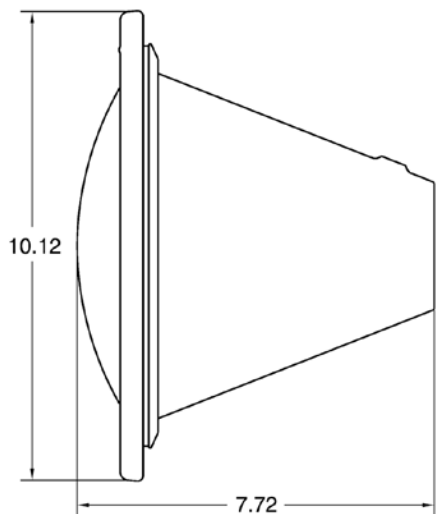

AMERLITE® (CONT'D)

UNDERWATER INCANDESCENT LIGHTS WITH S/S FACE RINGS

Product	Voltage	Wattage	Cord Length (Ft.)	Carton Qty.	Carton Wt. (Lbs.)
STAINLESS STEEL AMERLITE WITH MEDIUM BLUE LENS – 500 WATT, 120 VOLT					
78958500	120	500	100	1	15
LENS, COVERS, AND FACE RINGS FOR AMERLITE					
79100100	Clear Lens, tempered			1	1
79100200	Medium Blue Lens, tempered			1	1/2
79110600	Stainless Steel Face Ring			1	1/2

Dimensions and Certifications

Note: All 120 volt pool and spa lights must be connected to a branch circuit protected by a ground fault circuit interrupter (GFCI).

Note: All cord lengths over 50 feet on 12 volt lights create resistance that dramatically reduces the light output. This condition exists on all low voltage lights regardless of design or manufacturer.

Notice: Underwriters Laboratories has listed Pentair Water Pool and Spa, Inc. lights for use with Pentair Water Pool and Spa, Pentair Pool Products, American Products, Purex, or PacFab niches ONLY. To ensure proper grounding/bonding connections install only Pentair Water Pool and Spa lights in Pentair, Water Pool and Spa, Pentair Pool Products, American Products, Purex or PacFab niches only.

Note: **Amerlite** Incandescent Lights can be utilized to replace: **Sta-Rite:** SunSaver, SunGlow. **Purex-Triton:** Hatteras. **PacFab:** AmerQuartz, Spectrum Amerlite (SAM). To ensure proper grounding of replacement lights, please see the notice directly above.

CALIFORNIA PROPOSITION 65 WARNING

⚠ **WARNING:** Cancer and Reproductive Harm.

⚠ **AVERTISSEMENT:** Peut Causer le Cancer et des Dommages au Système Reproducteur.

⚠ **ADVERTENCIA:** Cáncer y Daño Reproductivo.

www.p65warnings.ca.gov. PB 201514

See page 480 for replacement parts.