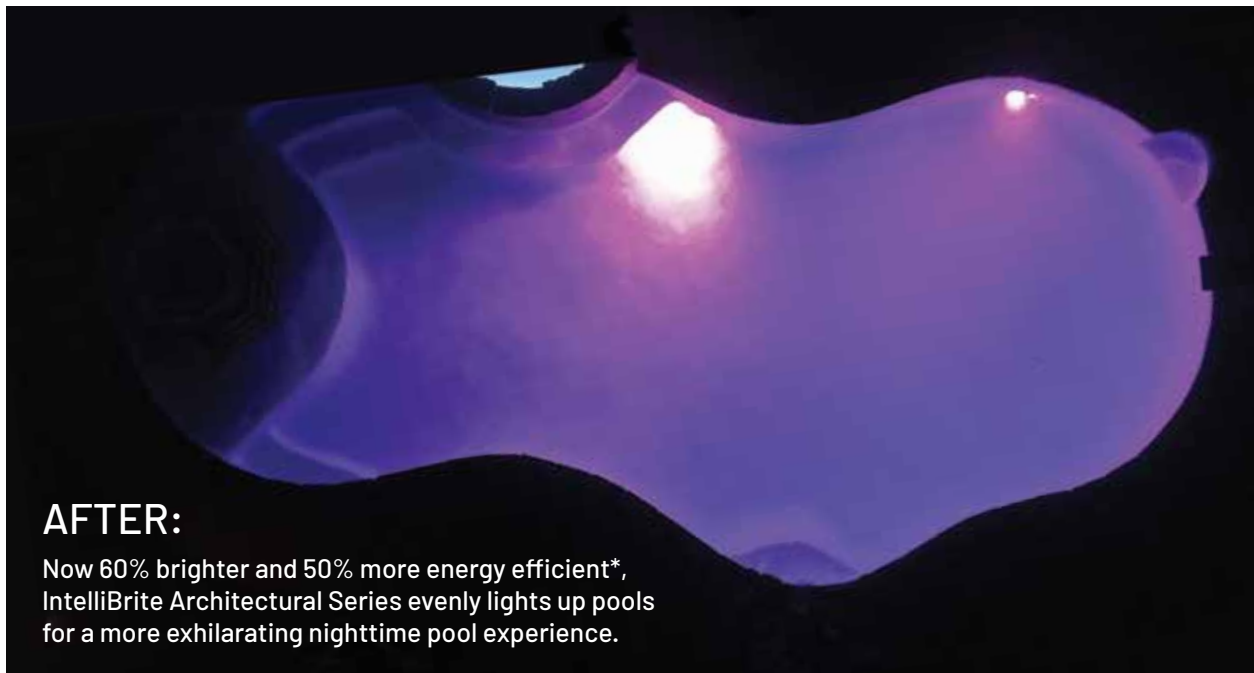

INTELLIBRITE®

ARCHITECTURAL SERIES POOL & SPA LIGHTING

*Compared to Pentair IntelliBrite 5G Color LED Pool Light in white color mode only. The IntelliBrite Architectural Series delivers higher lumen output depending on color mode, ranging from 28%-141% brighter, while energy efficiency improvements range from 17-58% based on color mode.

Certifications

See page 472–475 for replacement parts.